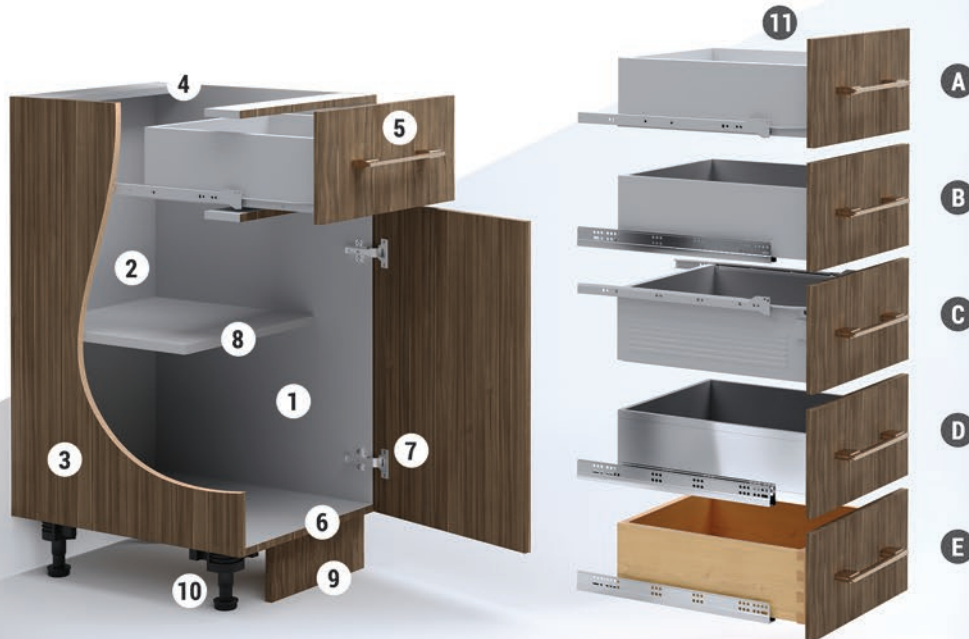

Breezewood

Features and Benefits

- ✔ 3/4" thick 5-pc Door and Slab Drawer Front
- ✔ Edge-banded on the top and bottom; Slab drawer front is edge-banded on all 4 sides
- ✔ Full Overlay Front
- ✔ Durable and easy to clean
- ✔ 6 way adjustable 110 Degree opening soft close hinge

CONTACT US TODAY TO LEARN MORE ABOUT OUR SERVICES AND HOW WE CAN BEST SERVE YOUR PROJECT NEEDS.

110 Industrial Blvd Eatonton, GA 31024

(770) 934 4044

sales@cosmocabinets.com

FULL ACCESS FRAMELESS KITCHEN & BATH CABINETS

Construction Details:

- | | | |
|----|-----------------------------|---|
| 1 | Cabinet Box | Particle Board (5/8") Or Plywood (3/4") Box With White Coated Foil |
| 2 | Cabinet Back | Full Back 1/4" with 3 Runners in Particle Board (5/8") or Plywood (3/4") |
| 3 | Cabinet End Panel | Matching Color Ends As Doors |
| 4 | Box Assembly | Pre Glued Bore And Dowel Construction |
| 5 | Cabinet Fronts | Door And Drawer Front 3/4" Thick Slab Or 5 pc. Construction Or 3/4" Thick Shaker PolyBond or Painted |
| 6 | Edge Banding | PVC In Matching Color To Doors |
| 7 | Hinges | Soft Close 6 Way Adjustable |
| 8 | Shelves | 3/4" Thick White Coated Foil |
| 9 | Toe Kick | Removable Toe Kick With Clip-On System |
| 10 | Folding Plastic Legs | Waterproof Plastic Leg Levellers 4 1/2" H with Adjustment up to 6" H |
| 11 | Drawer Box Options | <p>A White 5/8" Particle Board Box With Epoxy Coated Self Close Slide</p> <p>B White 5/8" Particle Board Box With Undermount Soft Close Full Extension Slide</p> <p>C Blum Meta Box With 5/8" Thick Bottom With Soft-Close</p> <p>D Double Wall Meta Box with 5/8" Thick Bottom With Undermount Soft Close Full Extension Slide</p> <p>E Dovetail 5/8" Solid Wood Box With Undermount Soft Close Full Extension Slide</p> |